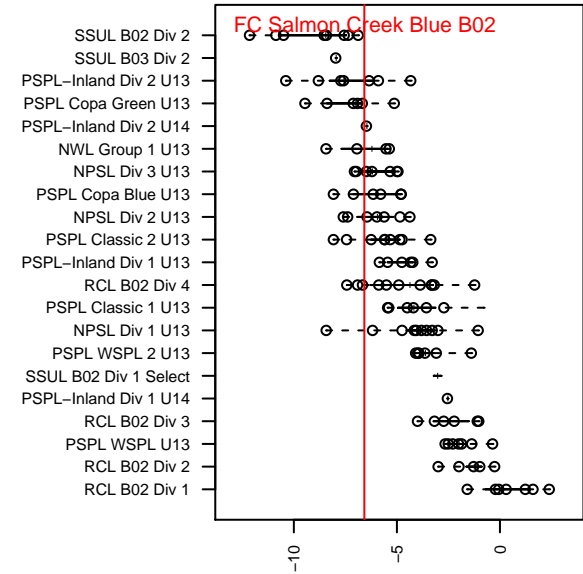

FC Salmon Creek Blue B02

Futbol Club Salmon Creek
 Salmon Creek, WA
 B02 total strength=592
 attack=0.57 defense=0.41
 fall league = PTT B02 Div 2 White
 spr league = Spr OYS B02 Div 2 White
 notes= Juventus

alt names used:
 FC SALMON CREEK B02 BLUE (WA)
 FCSC B02 Blue
 FCSC B02 Blue
 FCSC B02 Blue

Venues played:
 2015 Oswego Nike Cup Silver U13
 2015 Mt Hood Challenge U13
 2015 PTT B02 Division 2 White
 2015 Spr OYS B02 Division 2 White

**attack and defense variance (black dot)
relative to other teams
and top 10 in region**

**attack and defense rating
relative to others at age
and all opponents in last 13 months**

Performance relative to 13 month average